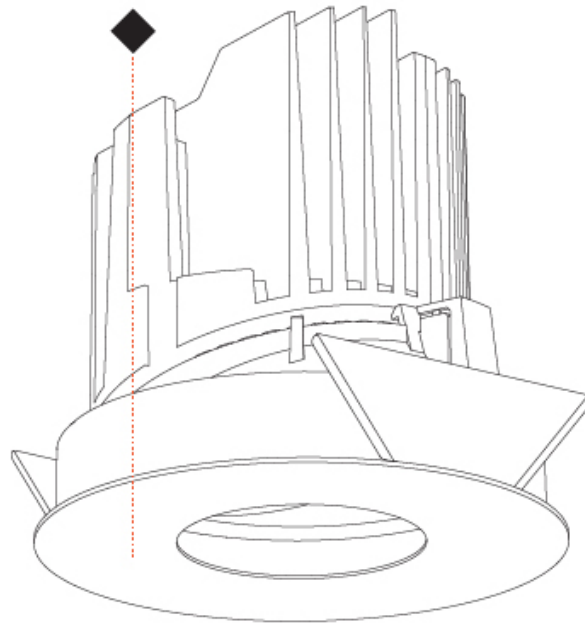

BIONIQ ROUND PINHOLE RECESSED

A37855-

PROJECT

TYPE

SPECIFIER

QUANTITY

DATE